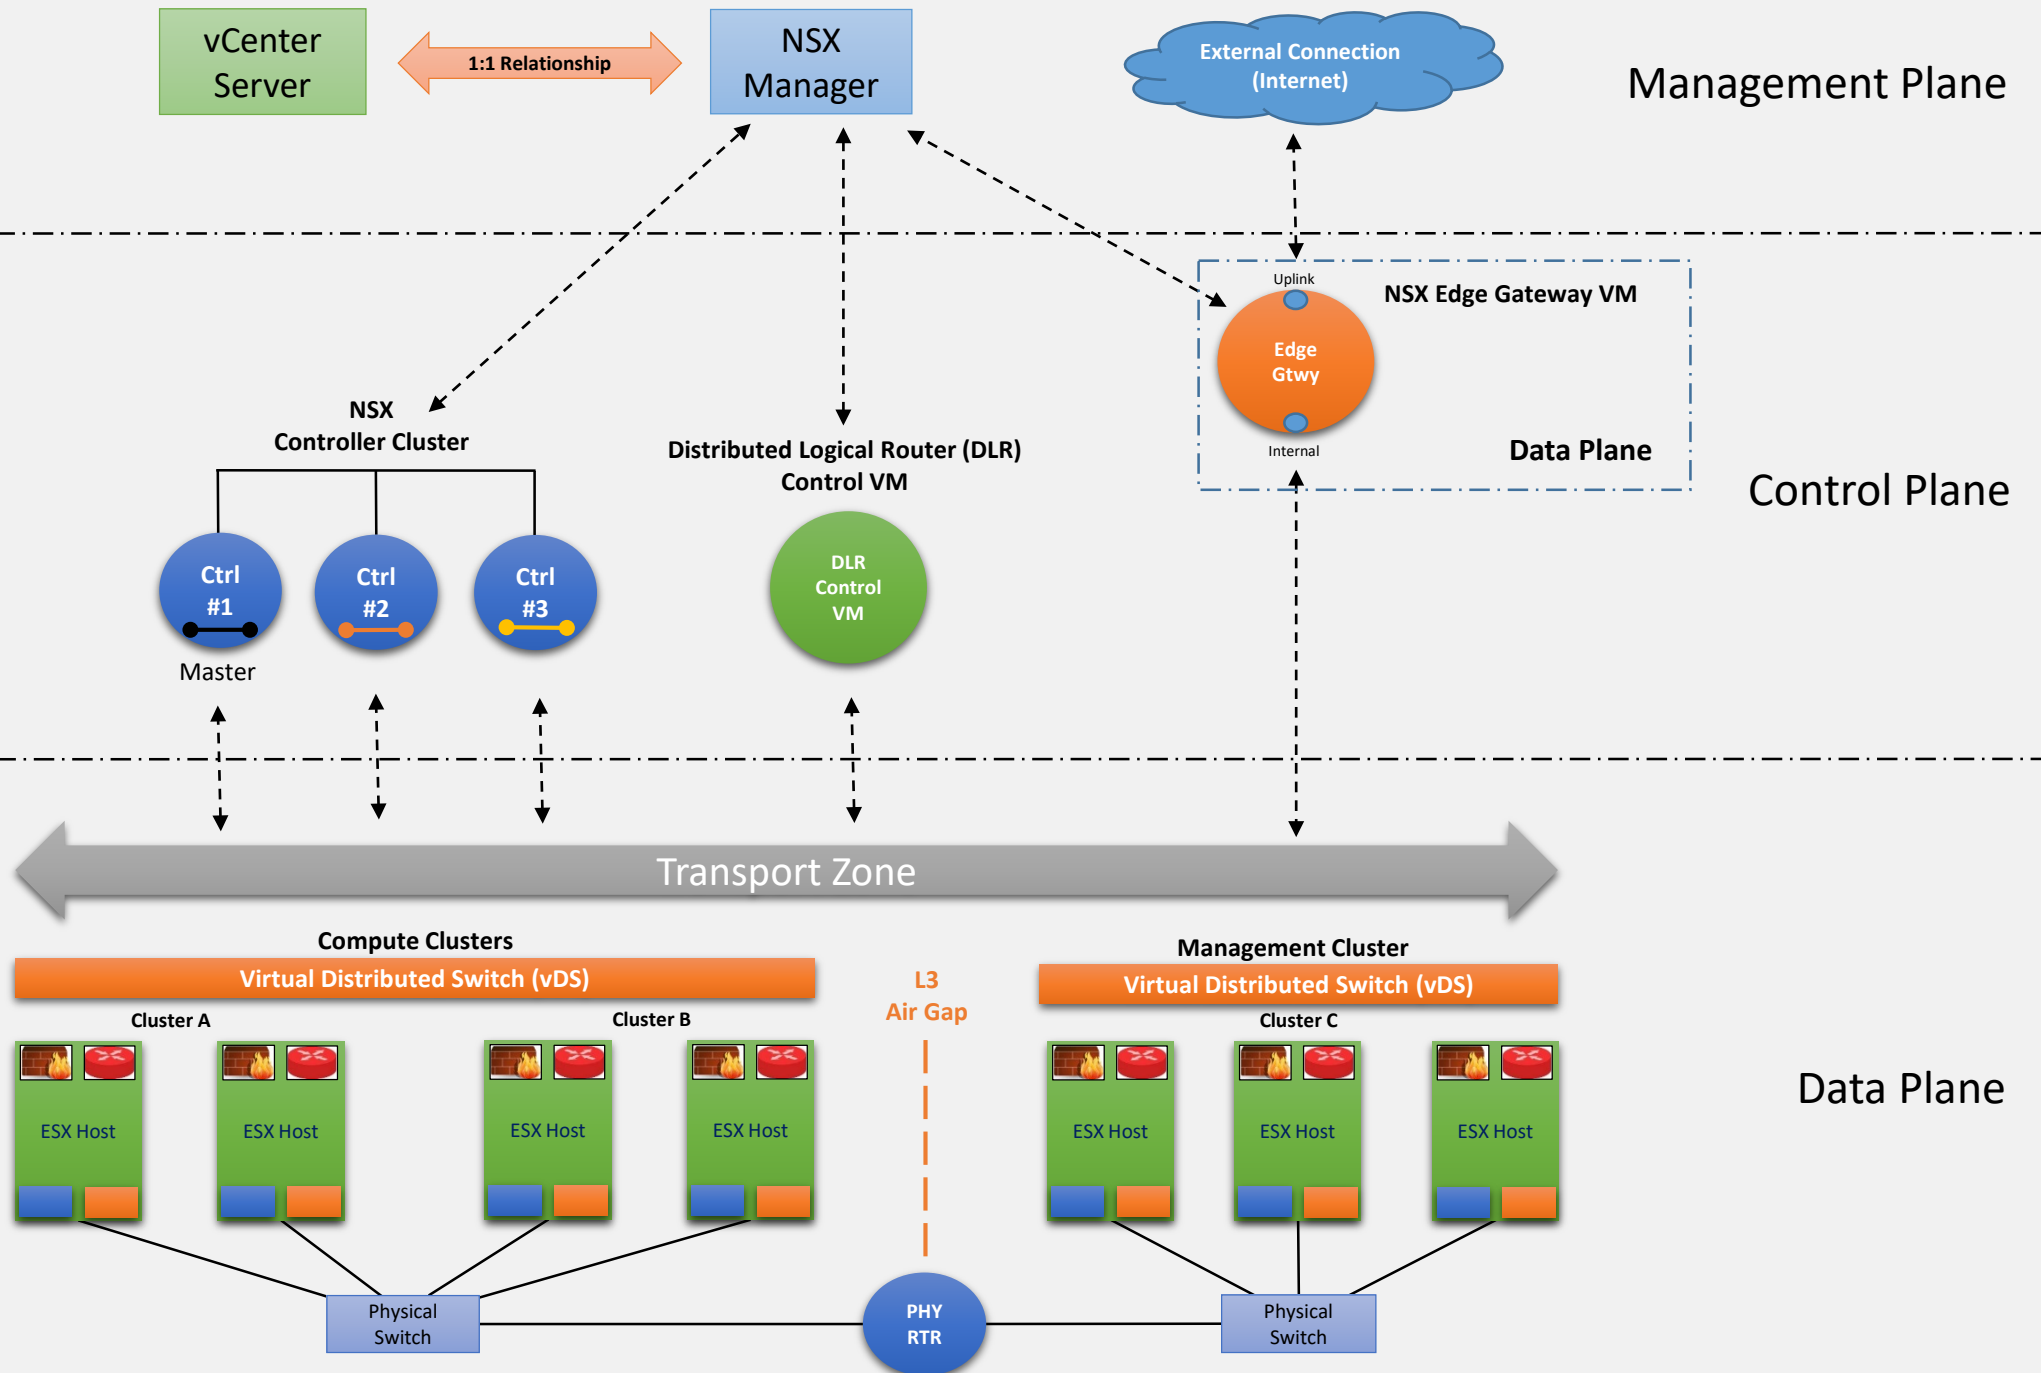

# NSX Logical View (Simple)

## NSX 6.x Common Ports

NSX 6.x – Common Ports		
SOURCE	DESTINATION	PORTS
NSX Manager	ESXi Hosts	TCP – 5671 / 443 / 902 / UDP – 8301 / 8302
NSX Manager	vCenter	TCP – 443 / 80 / 902
NSX Manager	Controllers	TCP – 7777 / 30865
NSX Manager	DFW	TCP – 443 / 902
Primary NSX Manager	Secondary NSX Manager	TCP - 443
ESXi Host	ESXi Host	UDP – 6999 (ARP – VLAN LIFs)
ESXi Host	Controller	TCP - 1234
VXLAN - VTEP	VXLAN - VTEP	UDP – 4789 (NSX 6.2.3 +) UDP – 8472 (before NSX 6.2.3)
Controller	Controller	TCP – 2878 / 2888 / 3888
OVSDDB Protocol	Controller	TCP - 6640
USVM (guest introspection)	NSX Manager	TCP - 5671
<b>KB 2079386:</b> <a href="https://kb.vmware.com/s/article/2079386">https://kb.vmware.com/s/article/2079386</a>		
<b>NSX Ports – VMware Doc's:</b> <a href="https://docs.vmware.com/en/VMware-NSX-for-vSphere/6.4/com.vmware.nsx.cross-vcenter-install.doc/GUID-E7C4E61C-1F36-457C-ACC5-EAF955C46E8B.html">https://docs.vmware.com/en/VMware-NSX-for-vSphere/6.4/com.vmware.nsx.cross-vcenter-install.doc/GUID-E7C4E61C-1F36-457C-ACC5-EAF955C46E8B.html</a>		