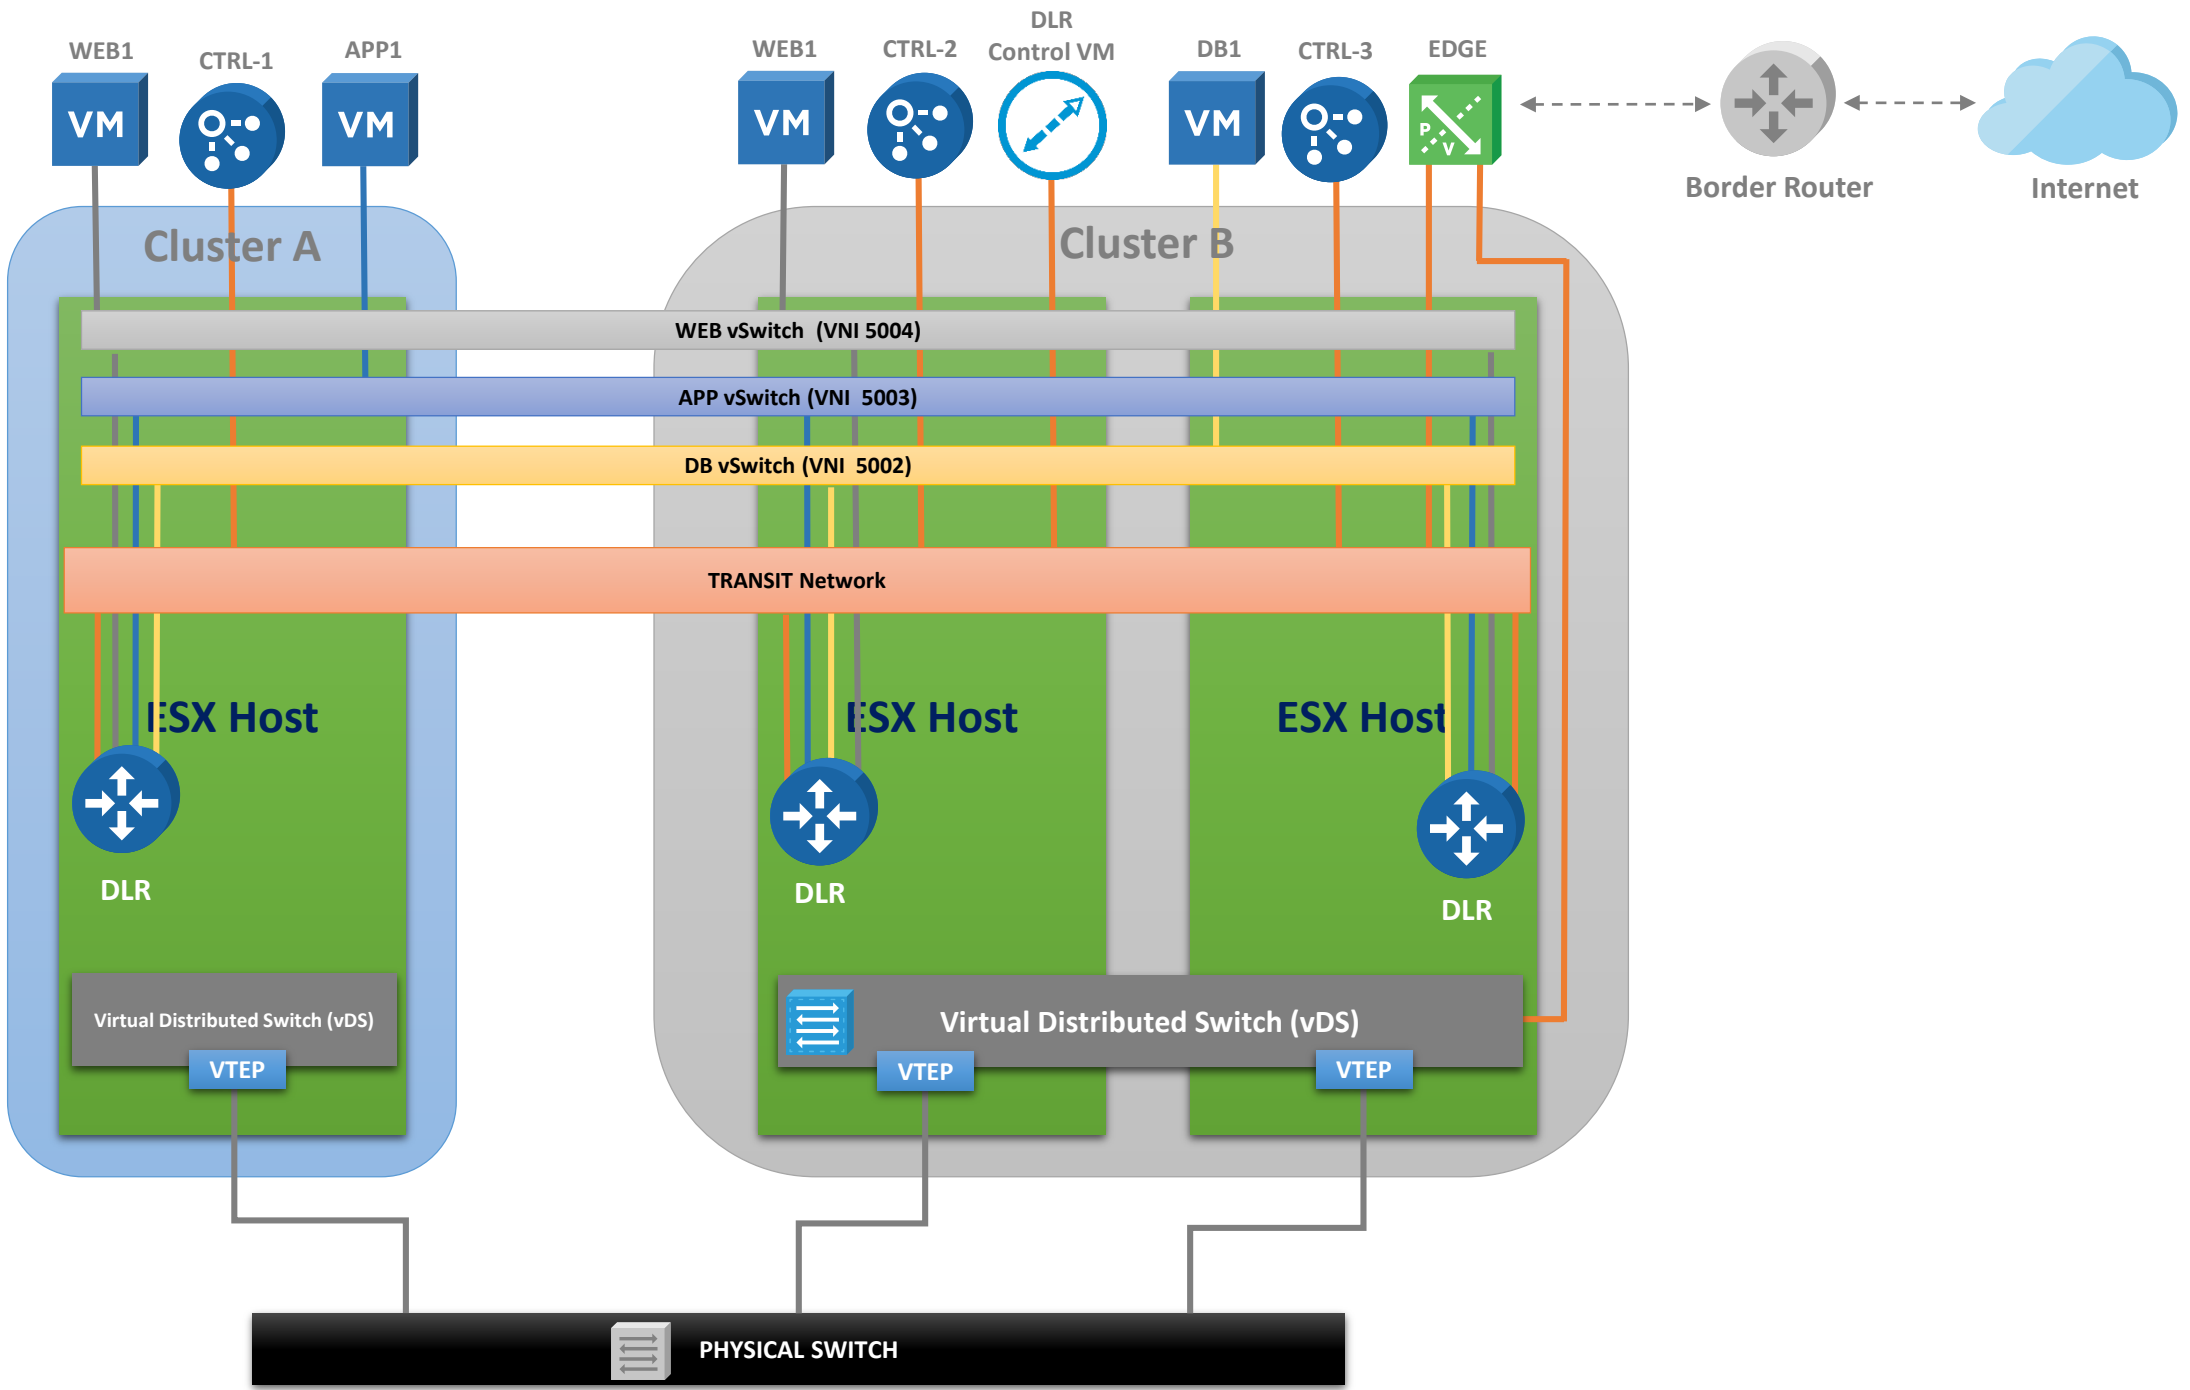

# NSX Logical View (Simple)

## NSX 6.x Common Ports

NSX 6.x – Common Ports		
SOURCE	DESTINATION	PORTS
NSX Manager	ESXi Hosts	TCP – 5671 / 443 / 902 / UDP – 8301 / 8302
NSX Manager	vCenter	TCP – 443 / 80 / 902
NSX Manager	Controllers	TCP – 7777 / 30865
NSX Manager	DFW	TCP – 443 / 902
Primary NSX Manager	Secondary NSX Manager	TCP - 443
ESXi Host	ESXi Host	UDP – 6999 (ARP – VLAN LIFs)
ESXi Host	Controller	TCP - 1234
VXLAN - VTEP	VXLAN - VTEP	UDP – 4789 (NSX 6.2.3 +) UDP – 8472 (before NSX 6.2.3)
Controller	Controller	TCP – 2878 / 2888 / 3888
OVSDDB Protocol	Controller	TCP - 6640
USVM (guest introspection)	NSX Manager	TCP - 5671
<b>KB 2079386:</b> <a href="https://kb.vmware.com/s/article/2079386">https://kb.vmware.com/s/article/2079386</a>		
<b>NSX Ports – VMware Doc's:</b> <a href="https://docs.vmware.com/en/VMware-NSX-for-vSphere/6.4/com.vmware.nsx.cross-vcenter-install.doc/GUID-E7C4E61C-1F36-457C-ACC5-EAF955C46E8B.html">https://docs.vmware.com/en/VMware-NSX-for-vSphere/6.4/com.vmware.nsx.cross-vcenter-install.doc/GUID-E7C4E61C-1F36-457C-ACC5-EAF955C46E8B.html</a>		