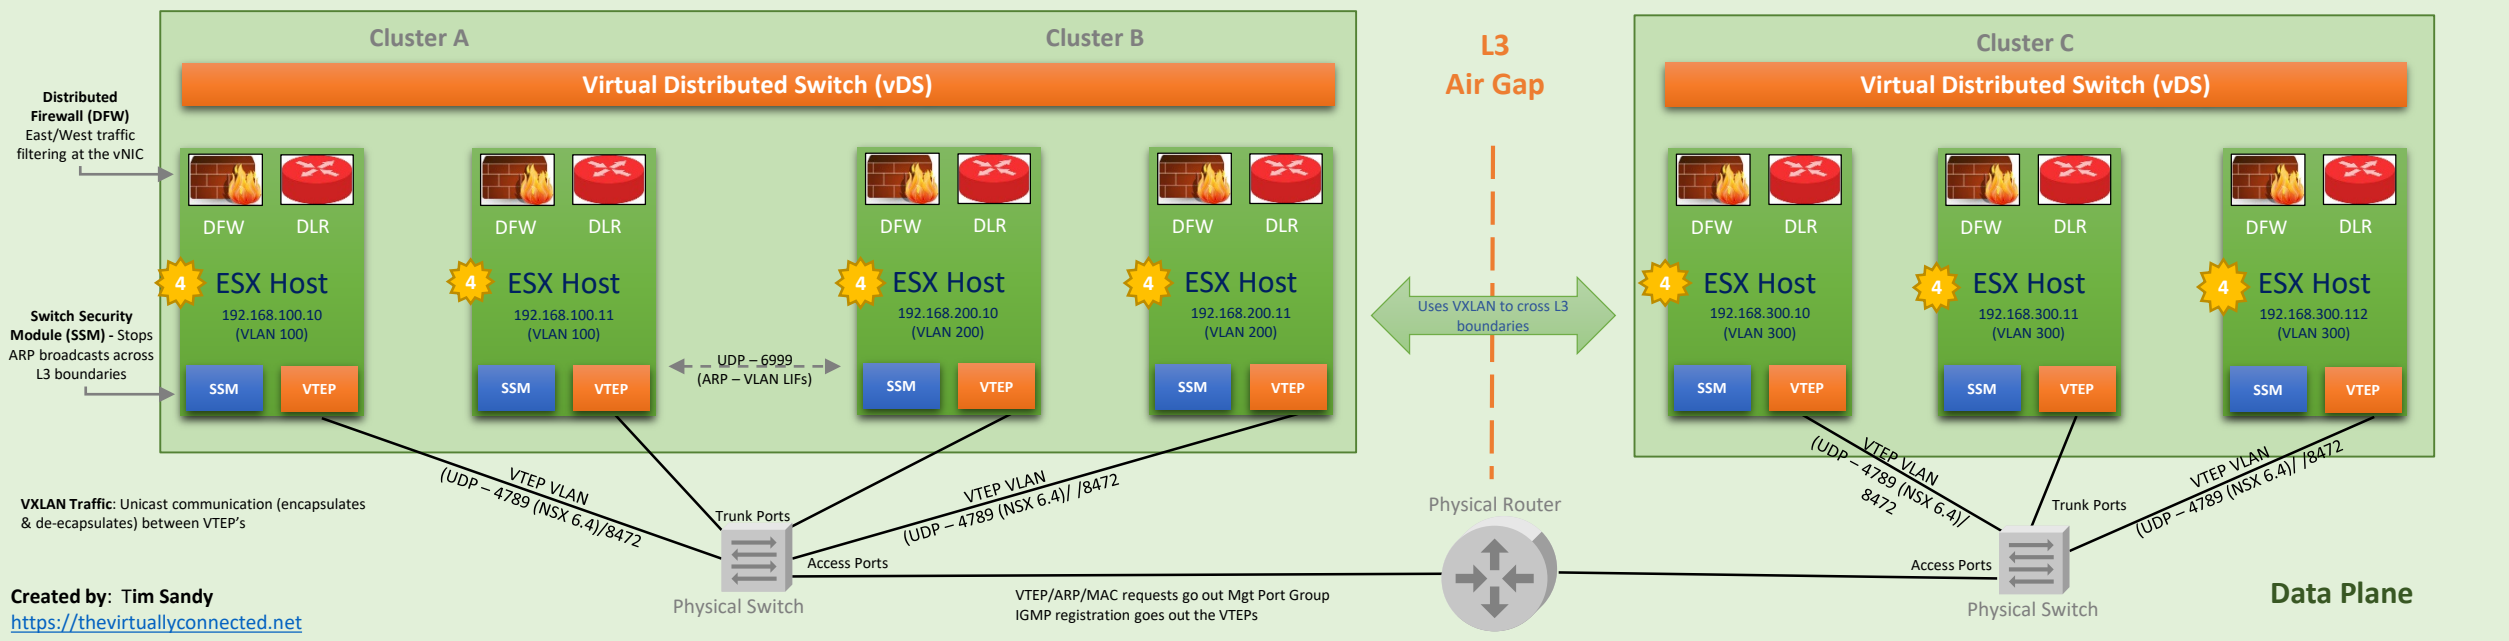

# NSX Logical View (Simple)

## NSX 6.x Common Ports

NSX 6.x – Common Ports		
SOURCE	DESTINATION	PORTS
NSX Manager	ESXi Hosts	TCP – 5671 / 443 / 902 / UDP – 8301 / 8302
NSX Manager	vCenter	TCP – 443 / 80 / 902
NSX Manager	Controllers	TCP – 7777 / 30865
NSX Manager	DFW	TCP – 443 / 902
Primary NSX Manager	Secondary NSX Manager	TCP - 443
ESXi Host	ESXi Host	UDP – 6999 (ARP – VLAN LIFs)
ESXi Host	Controller	TCP - 1234
VXLAN - VTEP	VXLAN - VTEP	UDP – 4789 (NSX 6.2.3 +) UDP – 8472 (before NSX 6.2.3)
Controller	Controller	TCP – 2878 / 2888 / 3888
OVSDDB Protocol	Controller	TCP - 6640
USVM (guest introspection)	NSX Manager	TCP - 5671
<b>KB 2079386:</b> <a href="https://kb.vmware.com/s/article/2079386">https://kb.vmware.com/s/article/2079386</a>		
<b>NSX Ports – VMware Doc's:</b> <a href="https://docs.vmware.com/en/VMware-NSX-for-vSphere/6.4/com.vmware.nsx.cross-vcenter-install.doc/GUID-E7C4E61C-1F36-457C-ACC5-EAF955C46E8B.html">https://docs.vmware.com/en/VMware-NSX-for-vSphere/6.4/com.vmware.nsx.cross-vcenter-install.doc/GUID-E7C4E61C-1F36-457C-ACC5-EAF955C46E8B.html</a>		